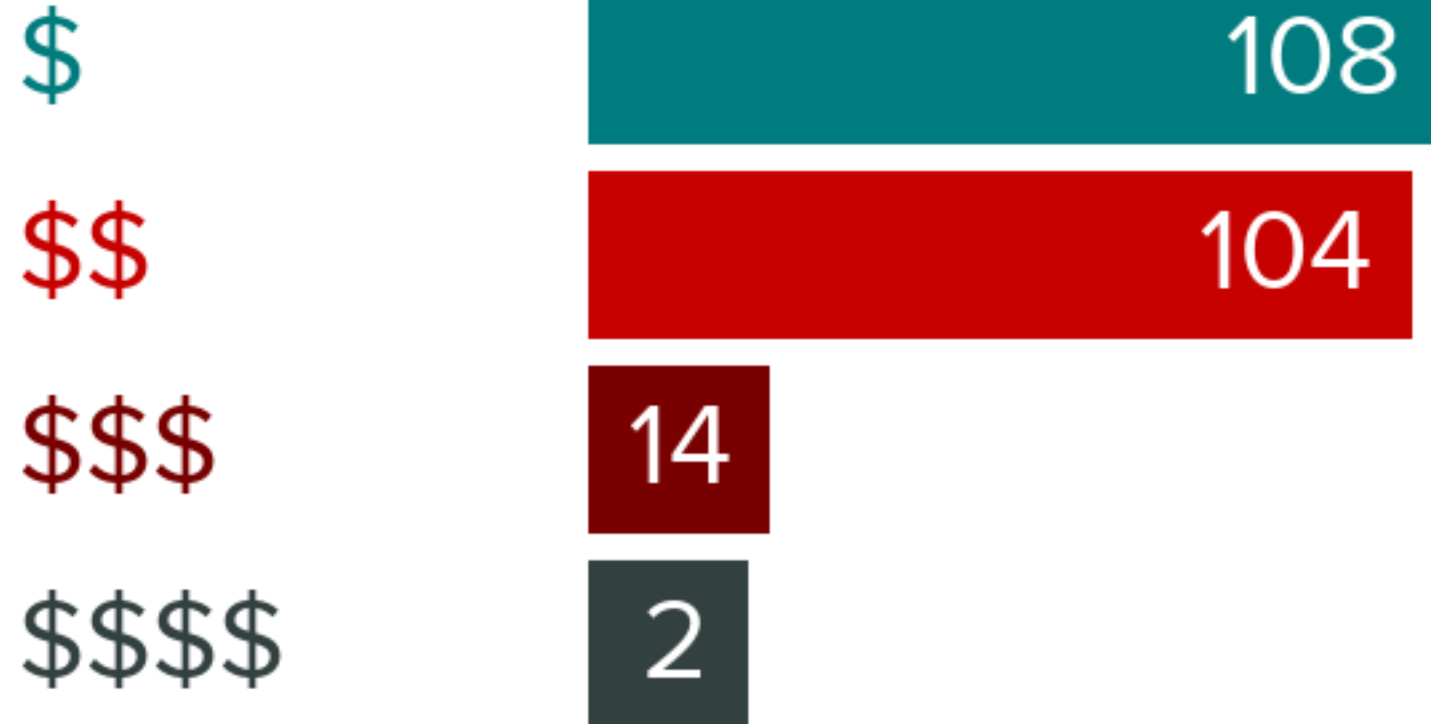

WITHIN
10 MILES

74 EMERY BAY DRIVE, EMERYVILLE, CA 94608

FOOD REPORT

NEIGHBORHOOD EATS

This home is located near **212** moderately priced restaurants and has an **above average** variety of cuisines.

247

WITHIN 5 MILES